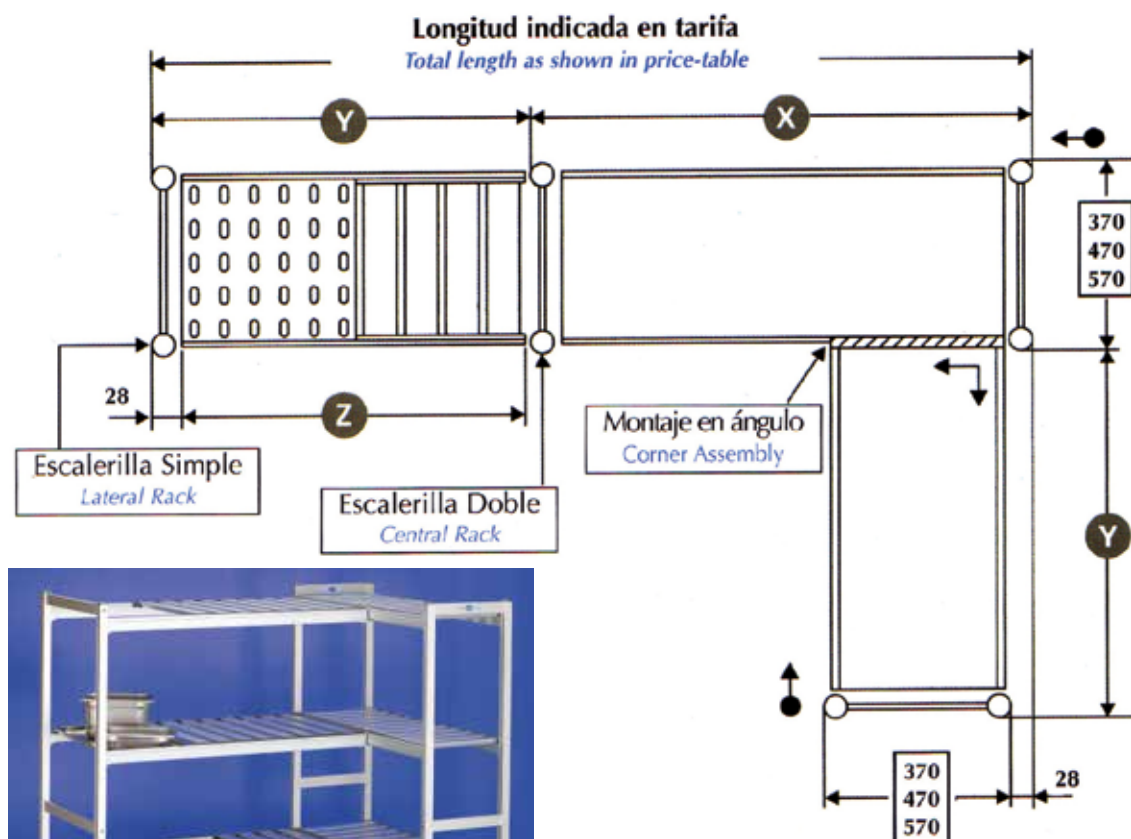

Shelves for refrigerated chambers and warehouse. Height 1.7 m

General characteristics

- ▶ Specially designed for food use
 - ▶ Easy to assemble, without need for tools
 - ▶ Robust structure in anodized 20 micron duraluminium
 - ▶ Self-ventilated grills, mobile and washable in dishwasher
 - ▶ Adjustable height shelves every 150 mm
 - ▶ Modular compositions adaptable to every space
- Modulation in length every 80 mm
 - 2 depths: 370 (*) and 470 mm / (* proportional to gastronorm)
 - ▶ NF hygiene standardization food
 - ▶ Especially suitable for USE OF REFRIGERATED ROOMS both for positive (conservation) and negative (freezing) temperatures
- ▶ HEIGHT OF THE SHELVES 1,700 mm
 - ▶ Aluminum shelving homologated, with polypropylene grills
 - ▶ In the bottom 370 mm, the grills can be replaced with GN trays
 - ▶ Angled assemblies: They facilitate the access to the corners allowing a greater capacity of merchandise
 - ▶ Grills in duralumin, consult