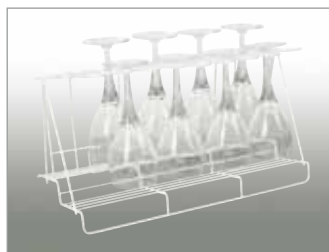

5 Space saver

Racks can be easily stacked, reducing storage space when empty and full.

The Comenda racks

XLB (500X600 mm)

XLP (500X600 mm)

XLT (500X600 mm)

THE RANGE

To consider the rack a mere accessory has no sense nowadays. In fact, it forms a highly important and irreplaceable part of the most advanced and complete washing systems. This item in its various forms will generate increasing savings in time, space and money. The rack has now developed into an article with many different types, each with a specific application.

Comenda racks solve all wash and storage problems. Cups and glasses can be stored without risk of damage.

Space-saving is achieved from the ability to stack racks on each other – easing their collection and distribution. Comenda racks are manufactured in polypropylene, a shockresistant and non-toxic material which resists high temperatures and the most aggressive detergents. This material is virtually indestructible and will not distort, therefore the racks do not require any maintenance. The excellent technical and constructional characteristics present many advantages for the user:

- Dividers in polypropylene to avoid breakages, marking and chipping even of delicate crockery.
- Handles at the sides to load the racks independently of the type of machine and the handling system you use.
- Perforated reinforced corners to avoid depositing of food residues ensure hygienic racks.
- Wide openings at sides and bottom to ensure excellent penetration of washing water.
- Standard international dimensions: 500X500, 400x400 and 350x350 mm.

B ø 375 mm

Insert for champagne glasses

Insert for small dishes

Combination rack
370x370 mm
400x400 mm

G2 Small cutlery holder

LBi 212 370x370 mm
LBi 216 400x400 mm
LBi 230 500x500 mm

Various

Combination rack 350x350 mm
Combination rack 400x400 mm