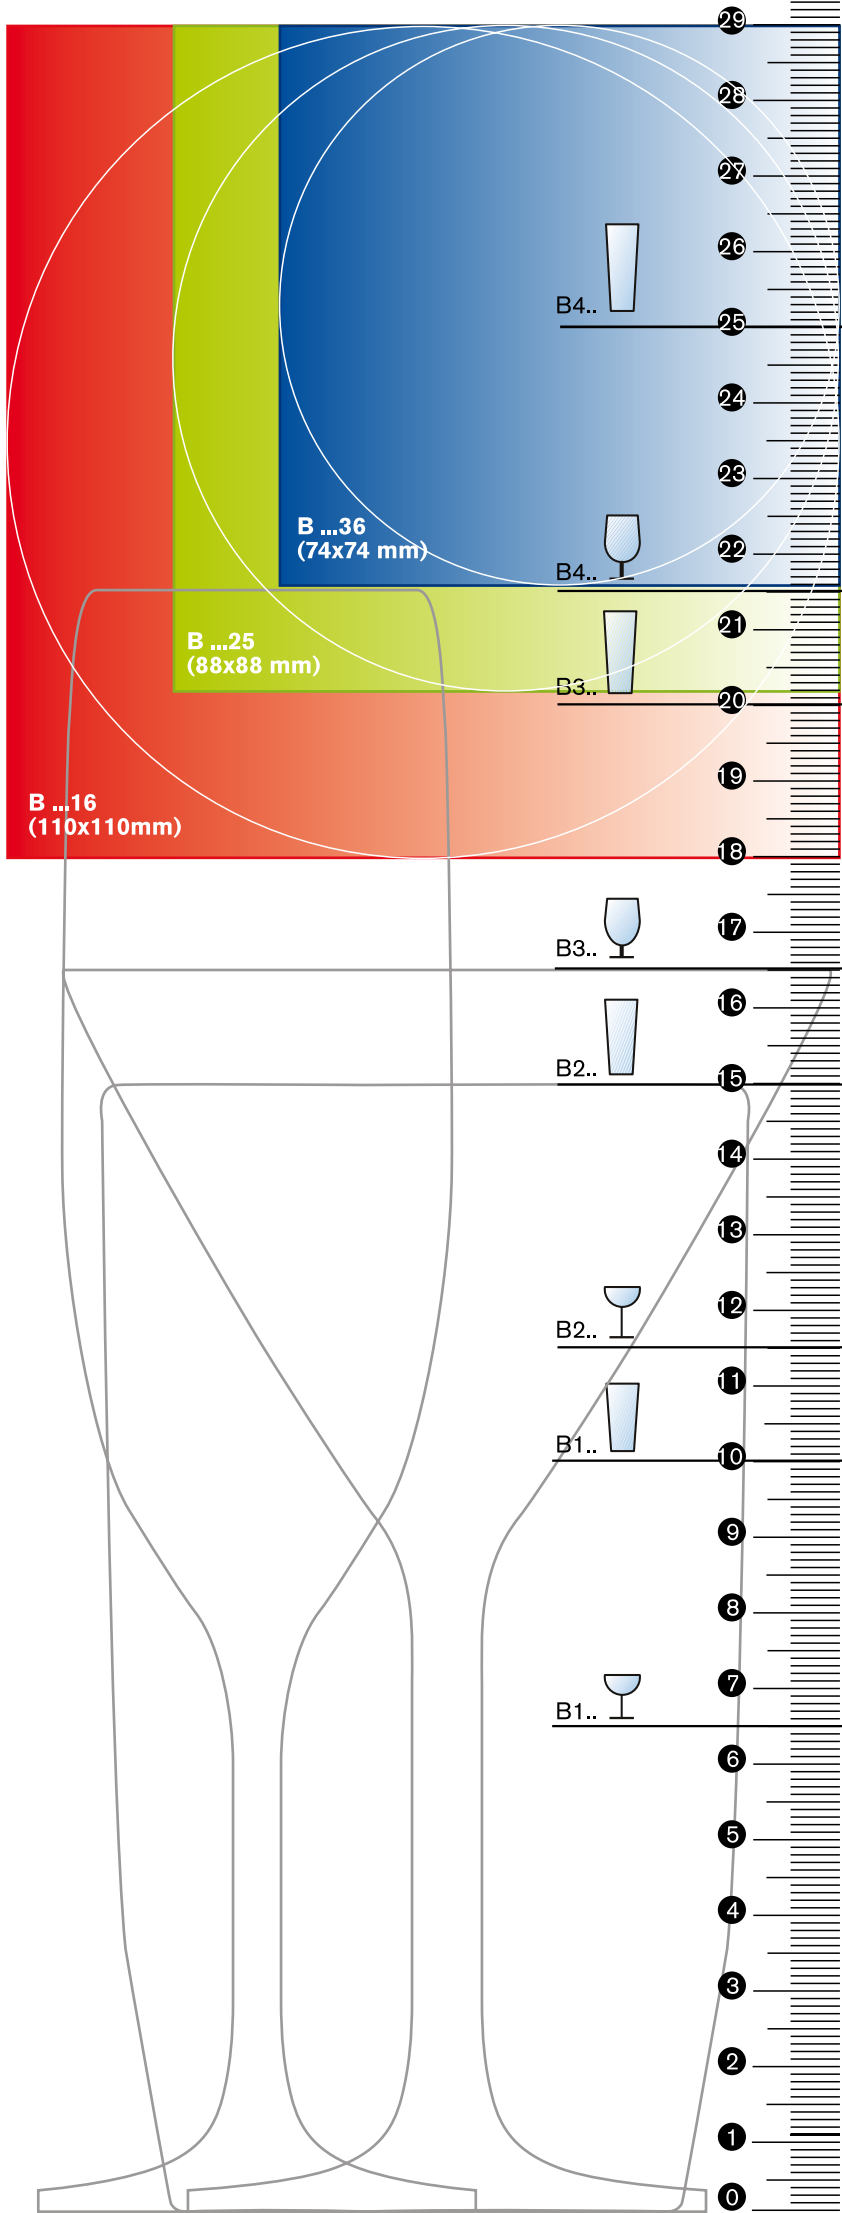

COMENDA Ali S.p.A. Via Galileo Galilei, 8
20060 - Cassina de' Pecchi Milano - Italy
T +39 02 95228.1 - F + 39 02 9521510
sales@comenda.eu www.comenda.eu

cod. 900902EN/05-14